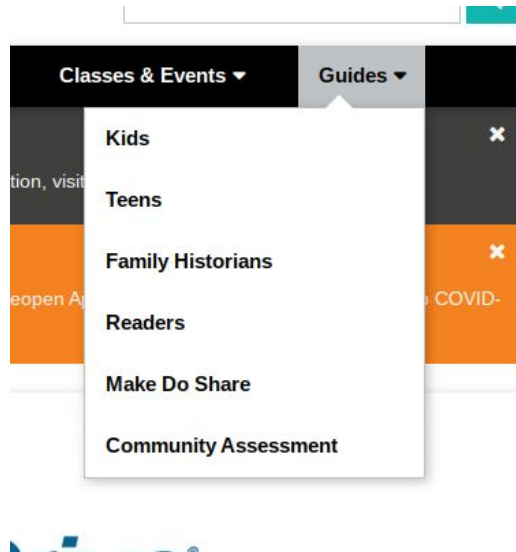

Log on to Kitsap Regional Library

You can access Kitsap Regional Library from Clever. Scroll down to the Library Resources Group.

Library Resources (District)

Mouse over to Guides

Click on Kids.

Scroll down to Related Resources.

Click on the resource you want.

In the box that asks for a 14 digit number YOU only have to put in your lunch number!

Pretty cool, right? If you are asked for a password, it is your lunch number again! So easy!